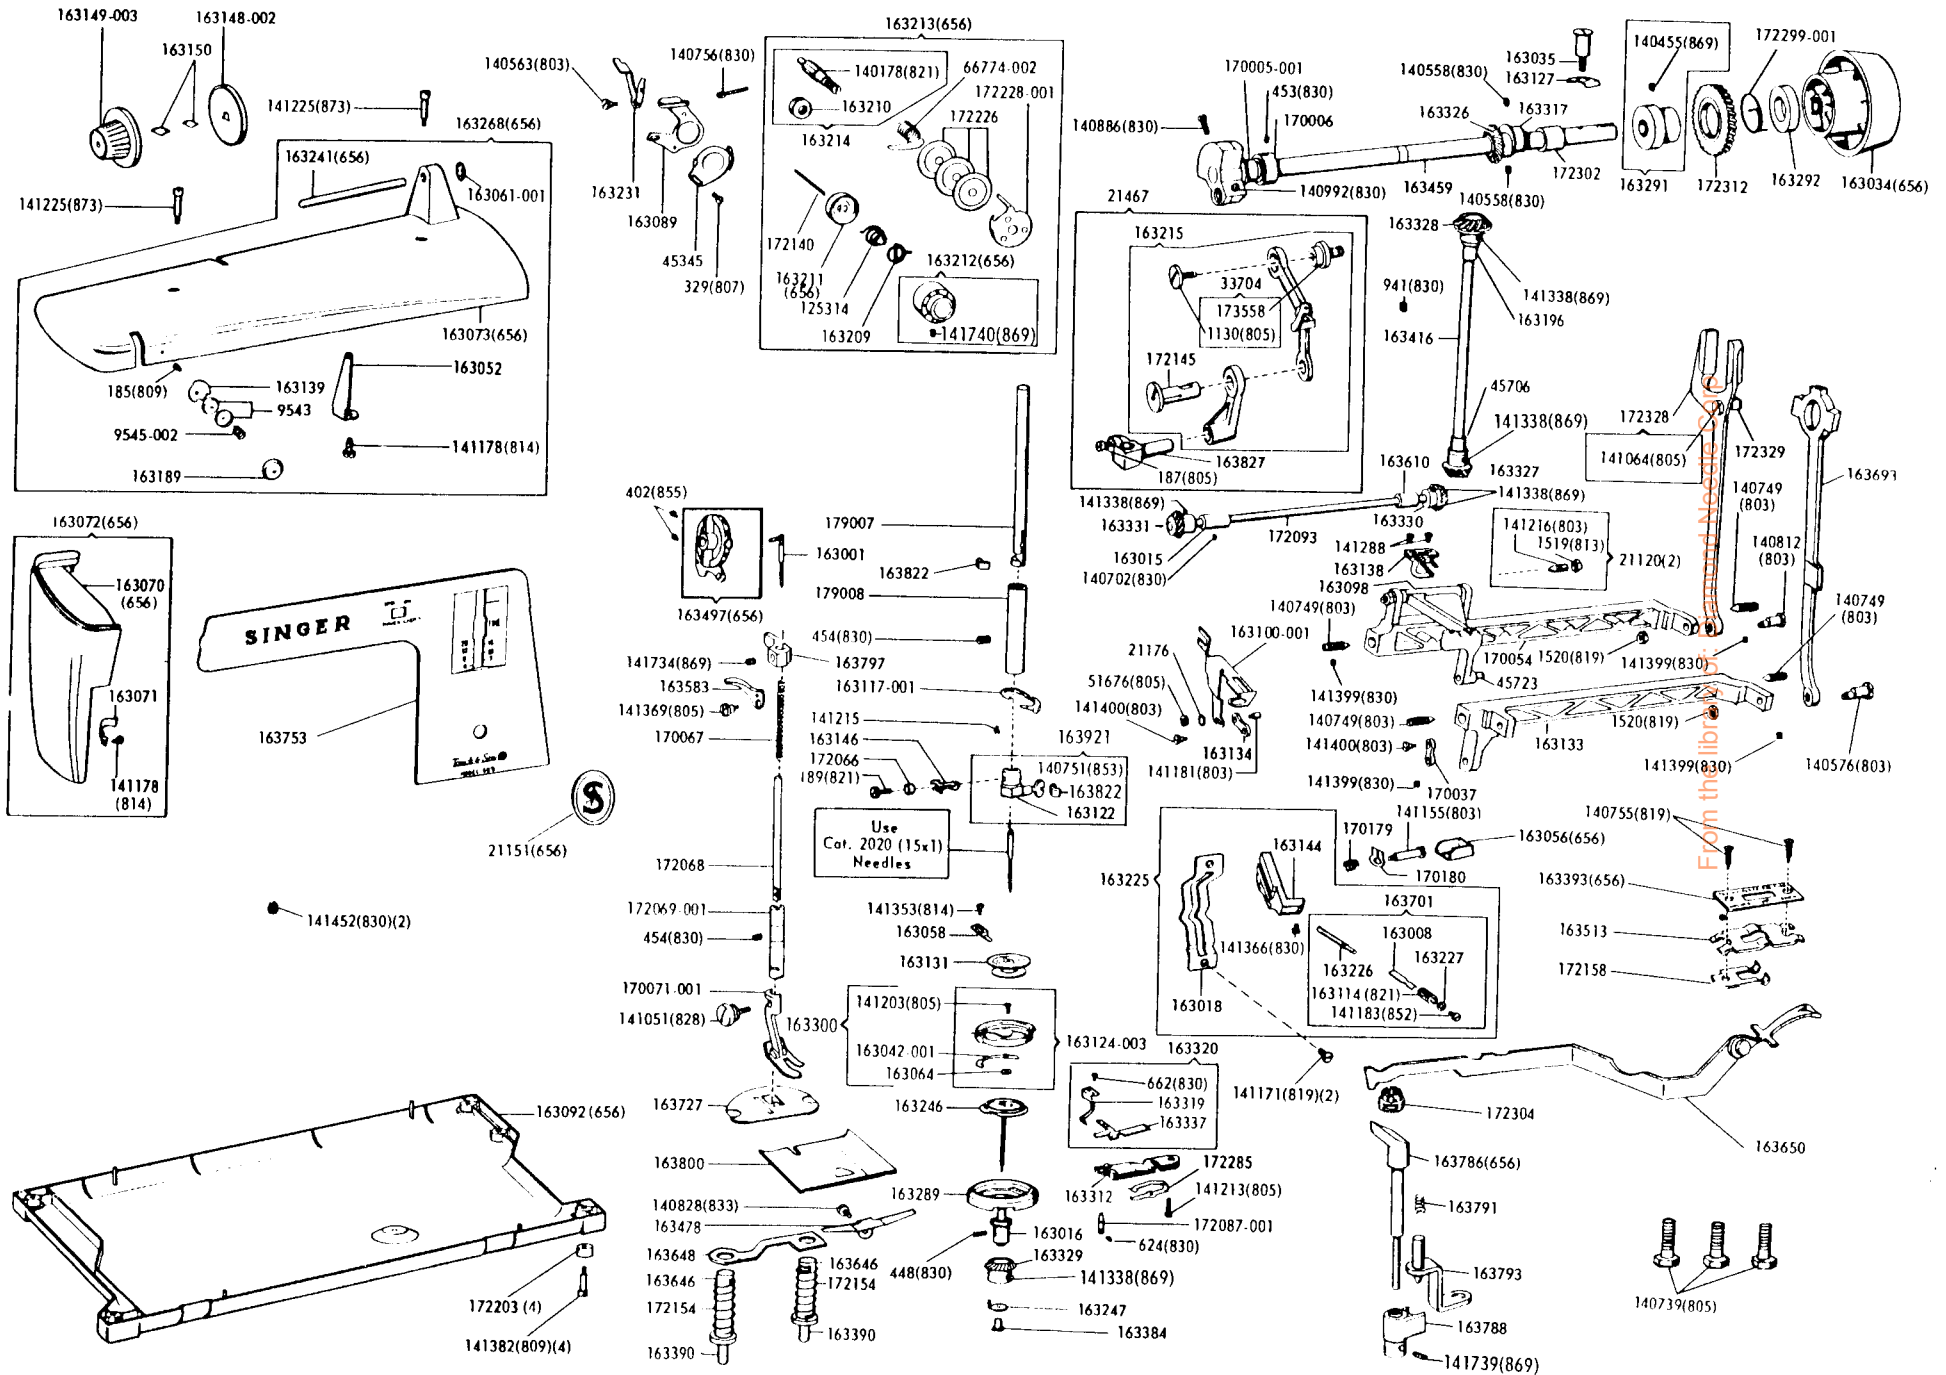

**SINGER**  
**639J3/639J6/639J7**

# List of Parts—Machines Nos. 639J3, 639J6 and 639J7

Machine No. 639J

## ATTACHMENT SET 161933

- 21906 Chainstitch Attachment Loop Retainer Disc
- 21915 Chainstitch Attachment Throat Plate
- 81200 Binder (slotted)
- 161133 Tube of Oil
- 161166 Zipper Foot
- 161172 Seam Guide
- 161276 Lint Brush
- 161689 Chainstitch Attachment Set complete, Nos. 21906, 21915 and 163455
- 161932 Attachment Box
- 163131 Rotating Hook Bobbin (2)
- 163455 Chainstitch Attachment Thread Guide
- Needle Cat. 2020, Size 14 (3)
- Needle Cat. 2020, Size 11 (3)

# List of Parts—Machines Nos. 639J3, 639J6 and 639J7