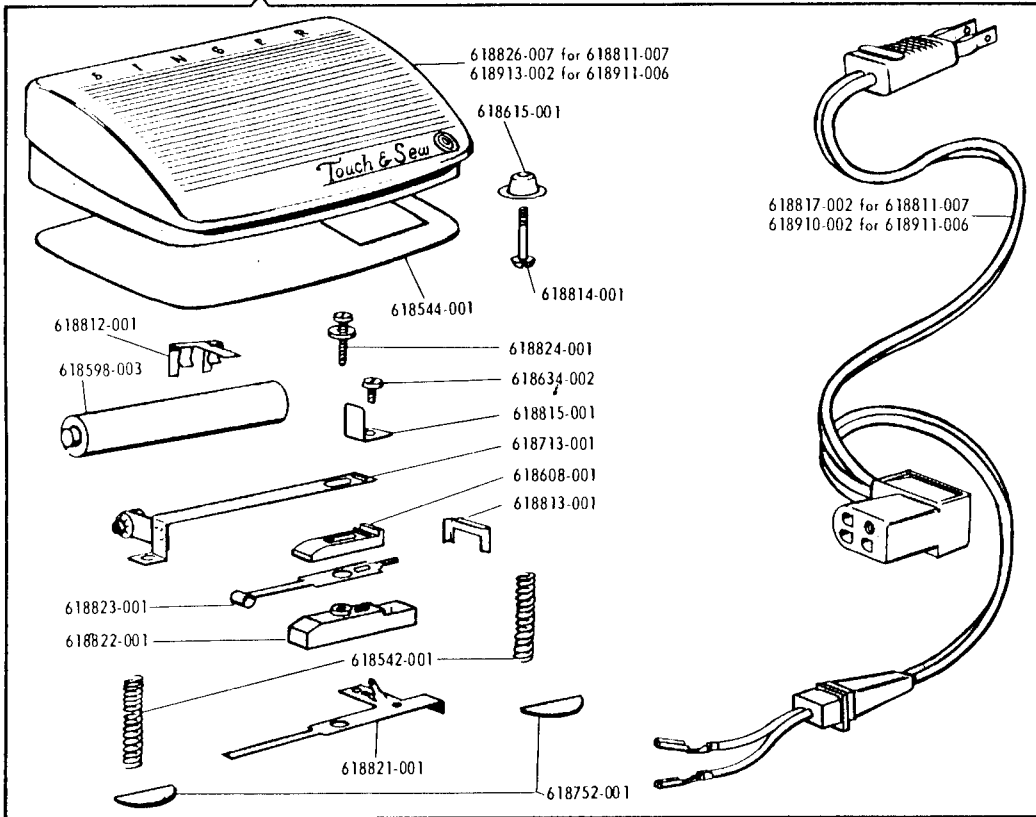

From the library of: **Klaros Needle Corp**