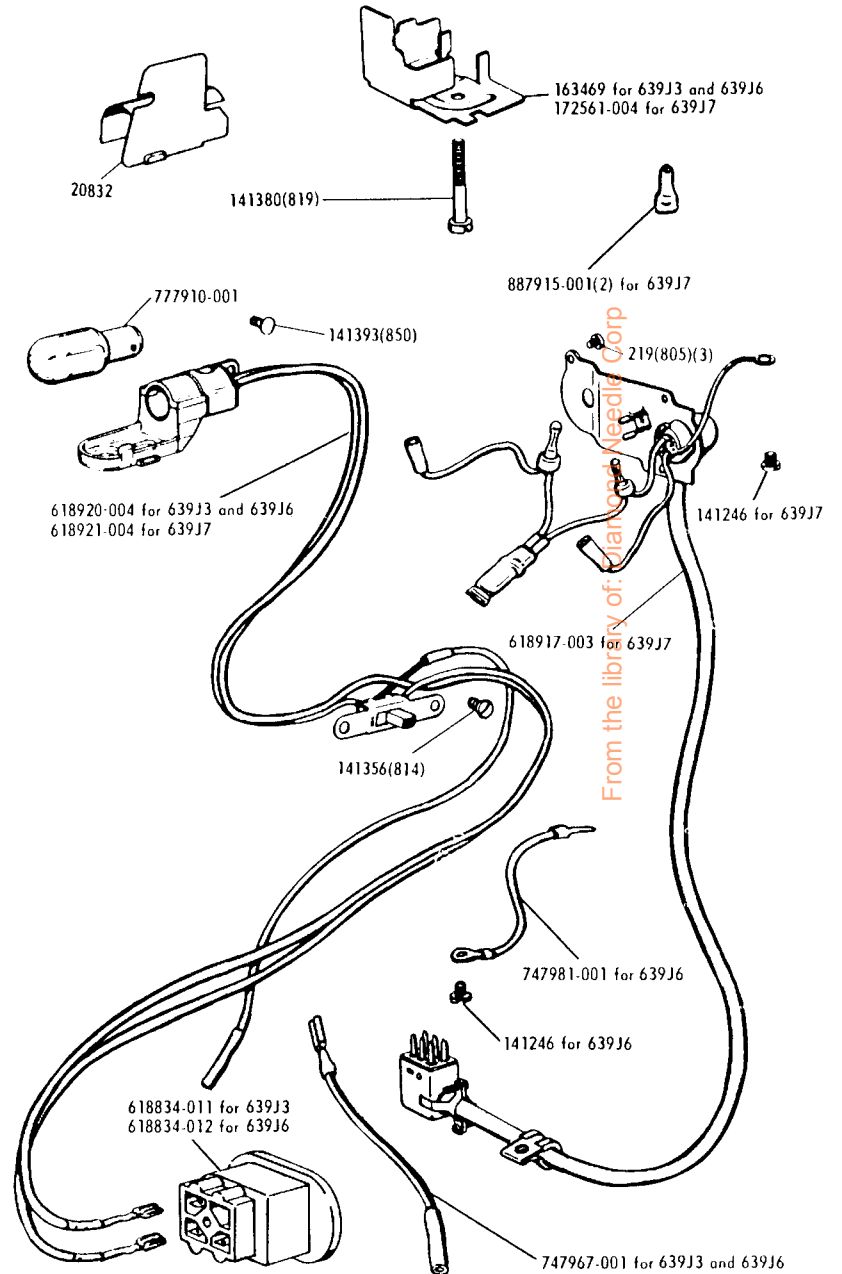

From the library of: **Klaros Needle Corp**