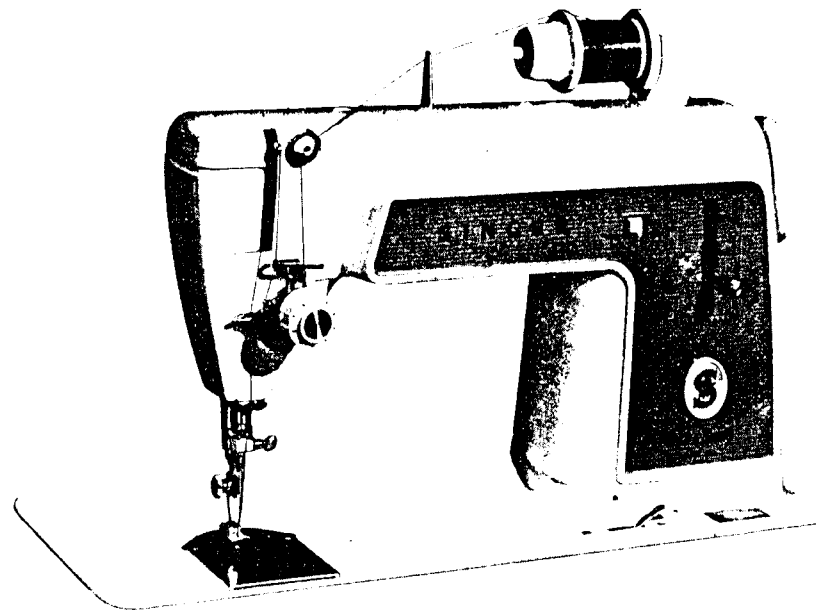

## ATTACHMENT SET 161933

- 21906 Chainstitch Attachment Loop Retainer Disc
- 21915 Chainstitch Attachment Throat Plate
- 81200 Binder (slotted)
- 161133 Tube of Oil
- 161166 Zipper Foot
- 161172 Seam Guide
- 161276 Lint Brush
- 161689 Chainstitch Attachment Set complete, Nos. 21906, 21915 and 163455
- 161932 Attachment Box
- 163131 Rotating Hook Bobbin (2)
- 163455 Chainstitch Attachment Thread Guide
- Needle Cat. 2020, Size 14 (3)
- Needle Cat. 2020, Size 11 (3)